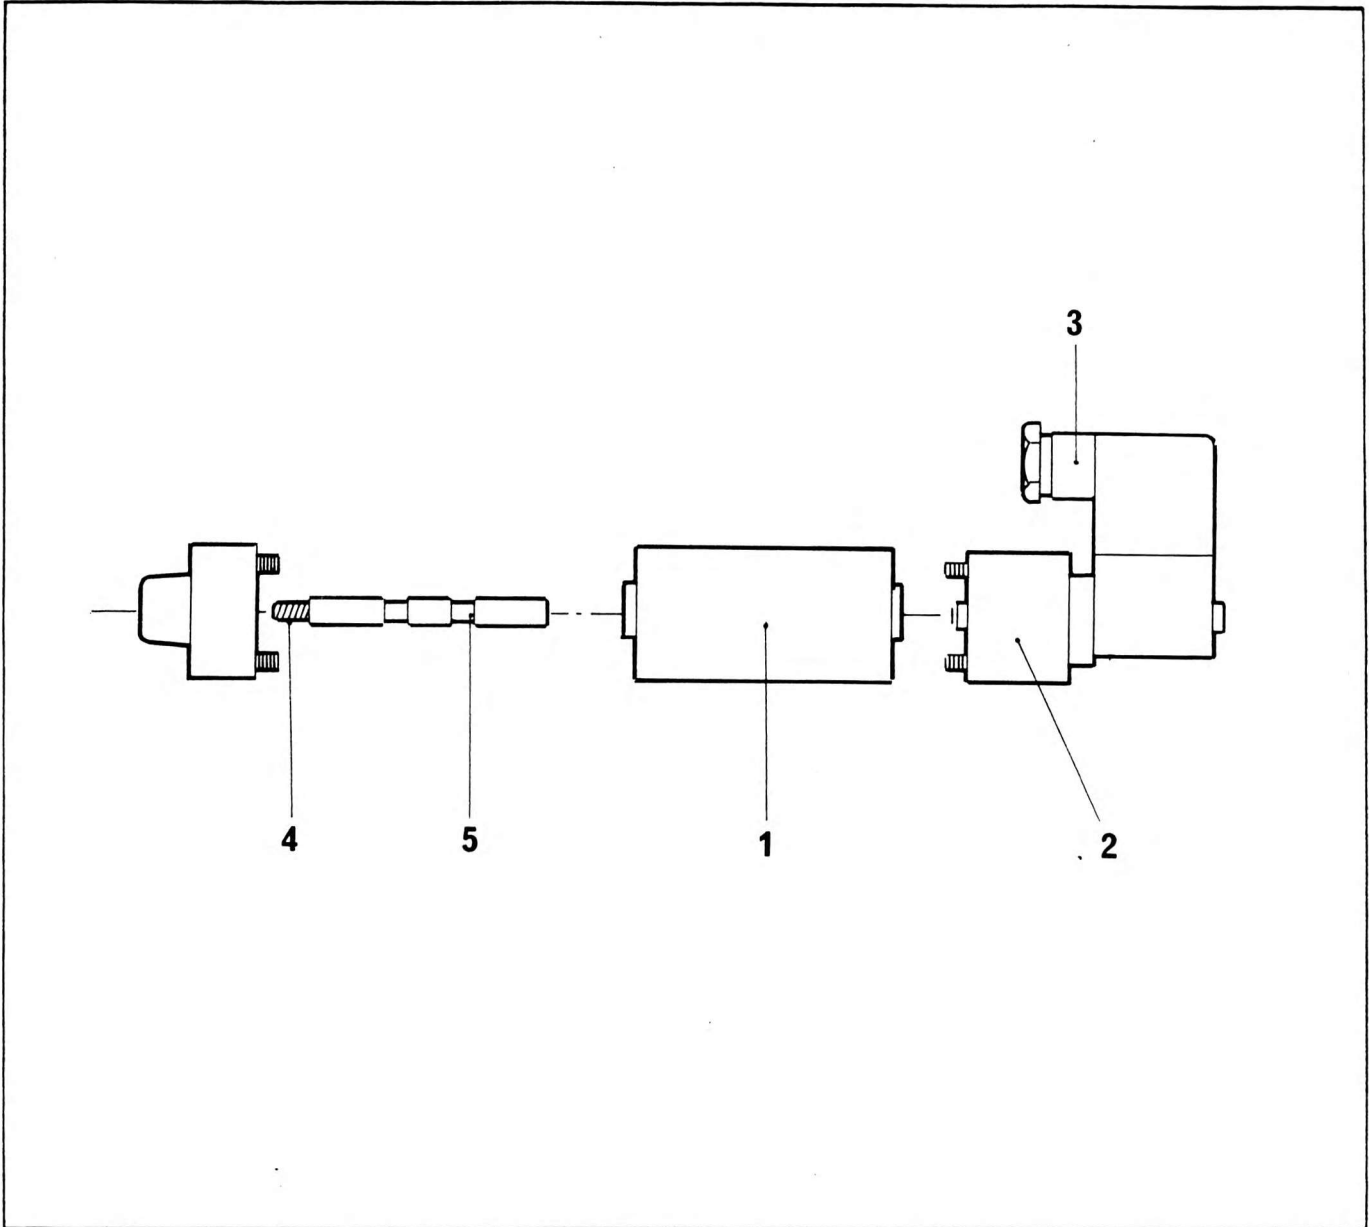

5/2 DIRECTIONAL CONTROL VALVE

NO.	PART NO.	QTY.	DESCRIPTION	NO.	PART NO.	QTY.	DESCRIPTION
-	7-926-990456	1	Complete Assembly				
1	9-926-107810	1	Body Assembly				
2	9-926-107811	1	Pilot Assembly				
3	9-926-107812	1	Solenoid Assy				
4	9-926-107813	1	Spring Assy				
5	8780687	1	Spool				